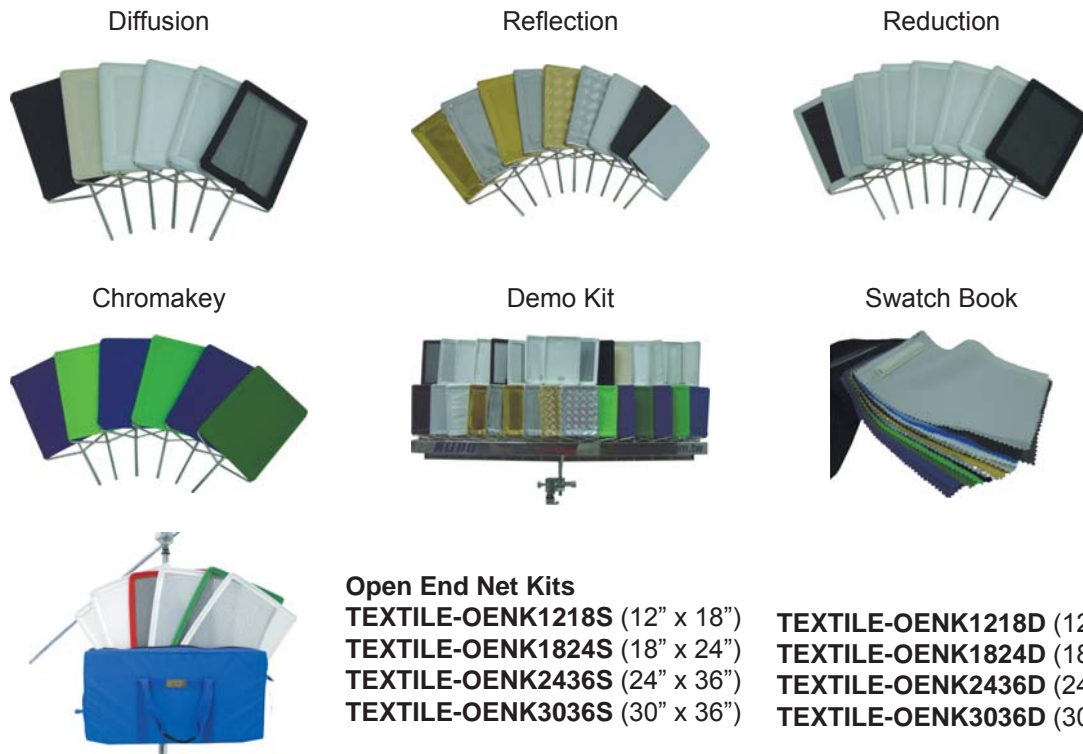

KD-C0500 (500MM)
KD-C1000 (1000MM)
KD-C1500 (1500MM)
KD-C2000 (2000MM)

KD-840LB Panel W/Hole - Black (Length: 1080mm)
KD-840MB Panel W/Hole - Black (Length: 825mm)
KD-840SB Panel W/Hole - Black (Length: 440mm)

KD-841LB Panel - Black (Length: 1080mm)
KD-841MB Panel - Black (Length: 825mm)
KD-841SB Panel - Black (Length: 440mm)

KD-843LB Extension Panel - Black (Length: 1080mm)
KD-843MB Extension Panel - Black (Length: 825mm)
KD-843SB Extension Panel - Black (Length: 440mm)

Open End Net Kits

TEXTILE-OENK1218S (12" x 18")	TEXTILE-OENK1218D (12" x 18")
TEXTILE-OENK1824S (18" x 24")	TEXTILE-OENK1824D (18" x 24")
TEXTILE-OENK2436S (24" x 36")	TEXTILE-OENK2436D (24" x 36")
TEXTILE-OENK3036S (30" x 36")	TEXTILE-OENK3036D (30" x 36")

- Single black net   ● Double black net   ● Single white net   ● Double white net
- Artificial silk   ● 1/4 silk   ● Standard bag / Deluxe bag with separated pockets

Butterfly Textile	4' x 4' (1.2m x 1.2m)	6' x 6' (1.8m x 1.8m)	8' x 8' (2.4m x 2.4m)	12' x 12' (3.6m x 3.6m)	20' x 20' (6m x 6m)
Textile					
Bag Color	White	Red	Green	Yellow	Blue
Black Double Nets	KH-04-DNB	KH-06-DNB	KH-08-DNB	KH-12-DNB	KH-20-DNB
Black Single Nets	KH-04-SNB	KH-06-SNB	KH-08-SNB	KH-12-SNB	KH-20-SNB
White Double Nets	KH-04-DNW	KH-06-DNW	KH-08-DNW	KH-12-DNW	KH-20-DNW
White Single Nets	KH-04-SNW	KH-06-SNW	KH-08-SNW	KH-12-SNW	KH-20-SNW
1/4 Grid	KH-04-GQ	KH-06-GQ	KH-08-GQ	KH-12-GQ	KH-20-GQ
1/2 Grid (Lite Grid)	KH-04-GH	KH-06-GH	KH-08-GH	KH-12-GH	KH-20-GH
Full Grid (Gridcloth)	KH-04-GF	KH-06-GF	KH-08-GF	KH-12-GF	KH-20-GF
China Silk (White)	KH-04-CSW	KH-06-CSW	KH-08-CSW	KH-12-CSW	KH-20-CSW
China Silk (Black)	KH-04-CSB	KH-06-CSB	KH-08-CSB	KH-12-CSB	KH-20-CSB
Artificial Silk	KH-04-SK	KH-06-SK	KH-08-SK	KH-12-SK	KH-20-SK
1/4 Stop Silk	KH-04-SKQ	KH-06-SKQ	KH-08-SKQ	KH-12-SKQ	KH-20-SKQ
Mulsin Bleached	KH-04-RMB	KH-06-RMB	KH-08-RMB	KH-12-RMB	KH-20-RMB
Muslin Unbleached	KH-04-RMU	KH-06-RMU	KH-08-RMU	KH-12-RMU	KH-20-RMU
Griffolyn Black/White	KH-04-RGBW	KH-06-RGBW	KH-08-RGBW	KH-12-RGBW	KH-20-RGBW
Ultra Bounce Black/White	KH-04-RUBW	KH-06-RUBW	KH-08-RUBW	KH-12-RUBW	KH-20-RUBW
Half Soft Frost	KH-04-HSF	KH-06-HSF	KH-08-HSF	KH-12-HSF	KH-20-HSF
Full Soft Frost	KH-04-FSF	KH-06-FSF	KH-08-FSF	KH-12-FSF	KH-20-FSF
Hi Lite	KH-04-HL	KH-06-HL	KH-08-HL	KH-12-HL	KH-20-HL
Shiny Gold	KH-04-RSG	KH-06-RSG	KH-08-RSG	KH-12-RSG	KH-20-RSG
Shiny Silver	KH-04-RSS	KH-06-RSS	KH-08-RSS	KH-12-RSS	KH-20-RSS
Matte Gold	KH-04-RMG	KH-06-RMG	KH-08-RMG	KH-12-RMG	KH-20-RMG
Matte Silver	KH-04-RMS	KH-06-RMS	KH-08-RMS	KH-12-RMS	KH-20-RMS
Flector Gold	KH-04-RFG	KH-06-RFG	KH-08-RFG	KH-12-RFG	KH-20-RFG
Flector Silver	H-04-RFS	KH-06-RFS	KH-08-RFS	KH-12-RFS	KH-20-RFS
Lame Checkerboard	H-04-RLC	KH-06-RLC	KH-08-RLC	KH-12-RLC	KH-20-RLC
White Denim	KH-04-SWD	KH-06-SWD	KH-08-SWD	KH-12-SWD	KH-20-SWD
PVC	KH-04-SPVC	KH-06-SPVC	KH-08-SPVC	KH-12-SPVC	KH-20-SPVC
Heavy Duty	KH-04-SHD	KH-06-SHD	KH-08-SHD	KH-12-SHD	KH-20-SHD
Black Velveteen	KH-04-SBV	KH-06-SBV	KH-08-SBV	KH-12-SBV	KH-20-SBV
Chromakey - Digital Green	KH-04-CKDG	KH-06-CKDG	KH-08-CKDG	KH-12-CKDG	KH-20-CKDG
Chromakey - Analog Green	KH-04-CKAG	KH-06-CKAG	KH-08-CKAG	KH-12-CKAG	KH-20-CKAG
Chromakey - Digital Blue	KH-04-CKDB	KH-06-CKDB	KH-08-CKDB	KH-12-CKDB	KH-20-CKDB
Chromakey - Tempo Blue	KH-04-CKTB	KH-06-CKTB	KH-08-CKTB	KH-12-CKTB	KH-20-CKTB